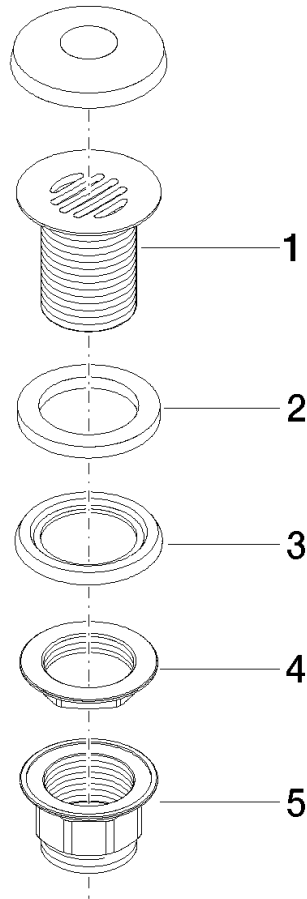

10 110 970

**Only suitable for sinks without an overflow.**

Only suitable for sinks without an overflow.

Fits: IMO, LULU, MADISON, MEM, TARA,  
CL.1, LISSÉ, VAIA, META, CYO

	Platinum	10 110 970-08
	Chrome	10 110 970-00
	Brushed Platinum	10 110 970-06
	Durabross (23kt Gold)	10 110 970-09
	Dark Chrome	10 110 970-19
	Light Gold	10 110 970-26
	Brushed Light Gold	10 110 970-27
	Brushed Durabross (23kt Gold)	10 110 970-28
	Matte Black	10 110 970-33
	Brushed Bronze	10 110 970-42
	Brushed Champagne (22kt Gold)	10 110 970-46
	Champagne (22kt Gold)	10 110 970-47
	Brushed Chrome	10 110 970-93
	Brushed Dark Platinum	10 110 970-99

**Required miscellaneous**

**Washer NBR 70 39,0 x 29,0 x 2,0 mm -** 09 14 05 016 90

**Required miscellaneous**

**Pipe Ø 32 x 0,75 x 110 mm - Platinum** 09 28 23 005-08

10 110 970

10 110 970

Spare parts list

No.	Item Number	Name	Quantity used	Delivery time
1	09 11 01 025-08	cup	1	60
2	09 14 05 039 90	seal	1	2
3	09 14 03 025 90	seal	1	2
4	09 23 10 017 90	nut	1	2
5	09 23 10 020-08	nut	1	60